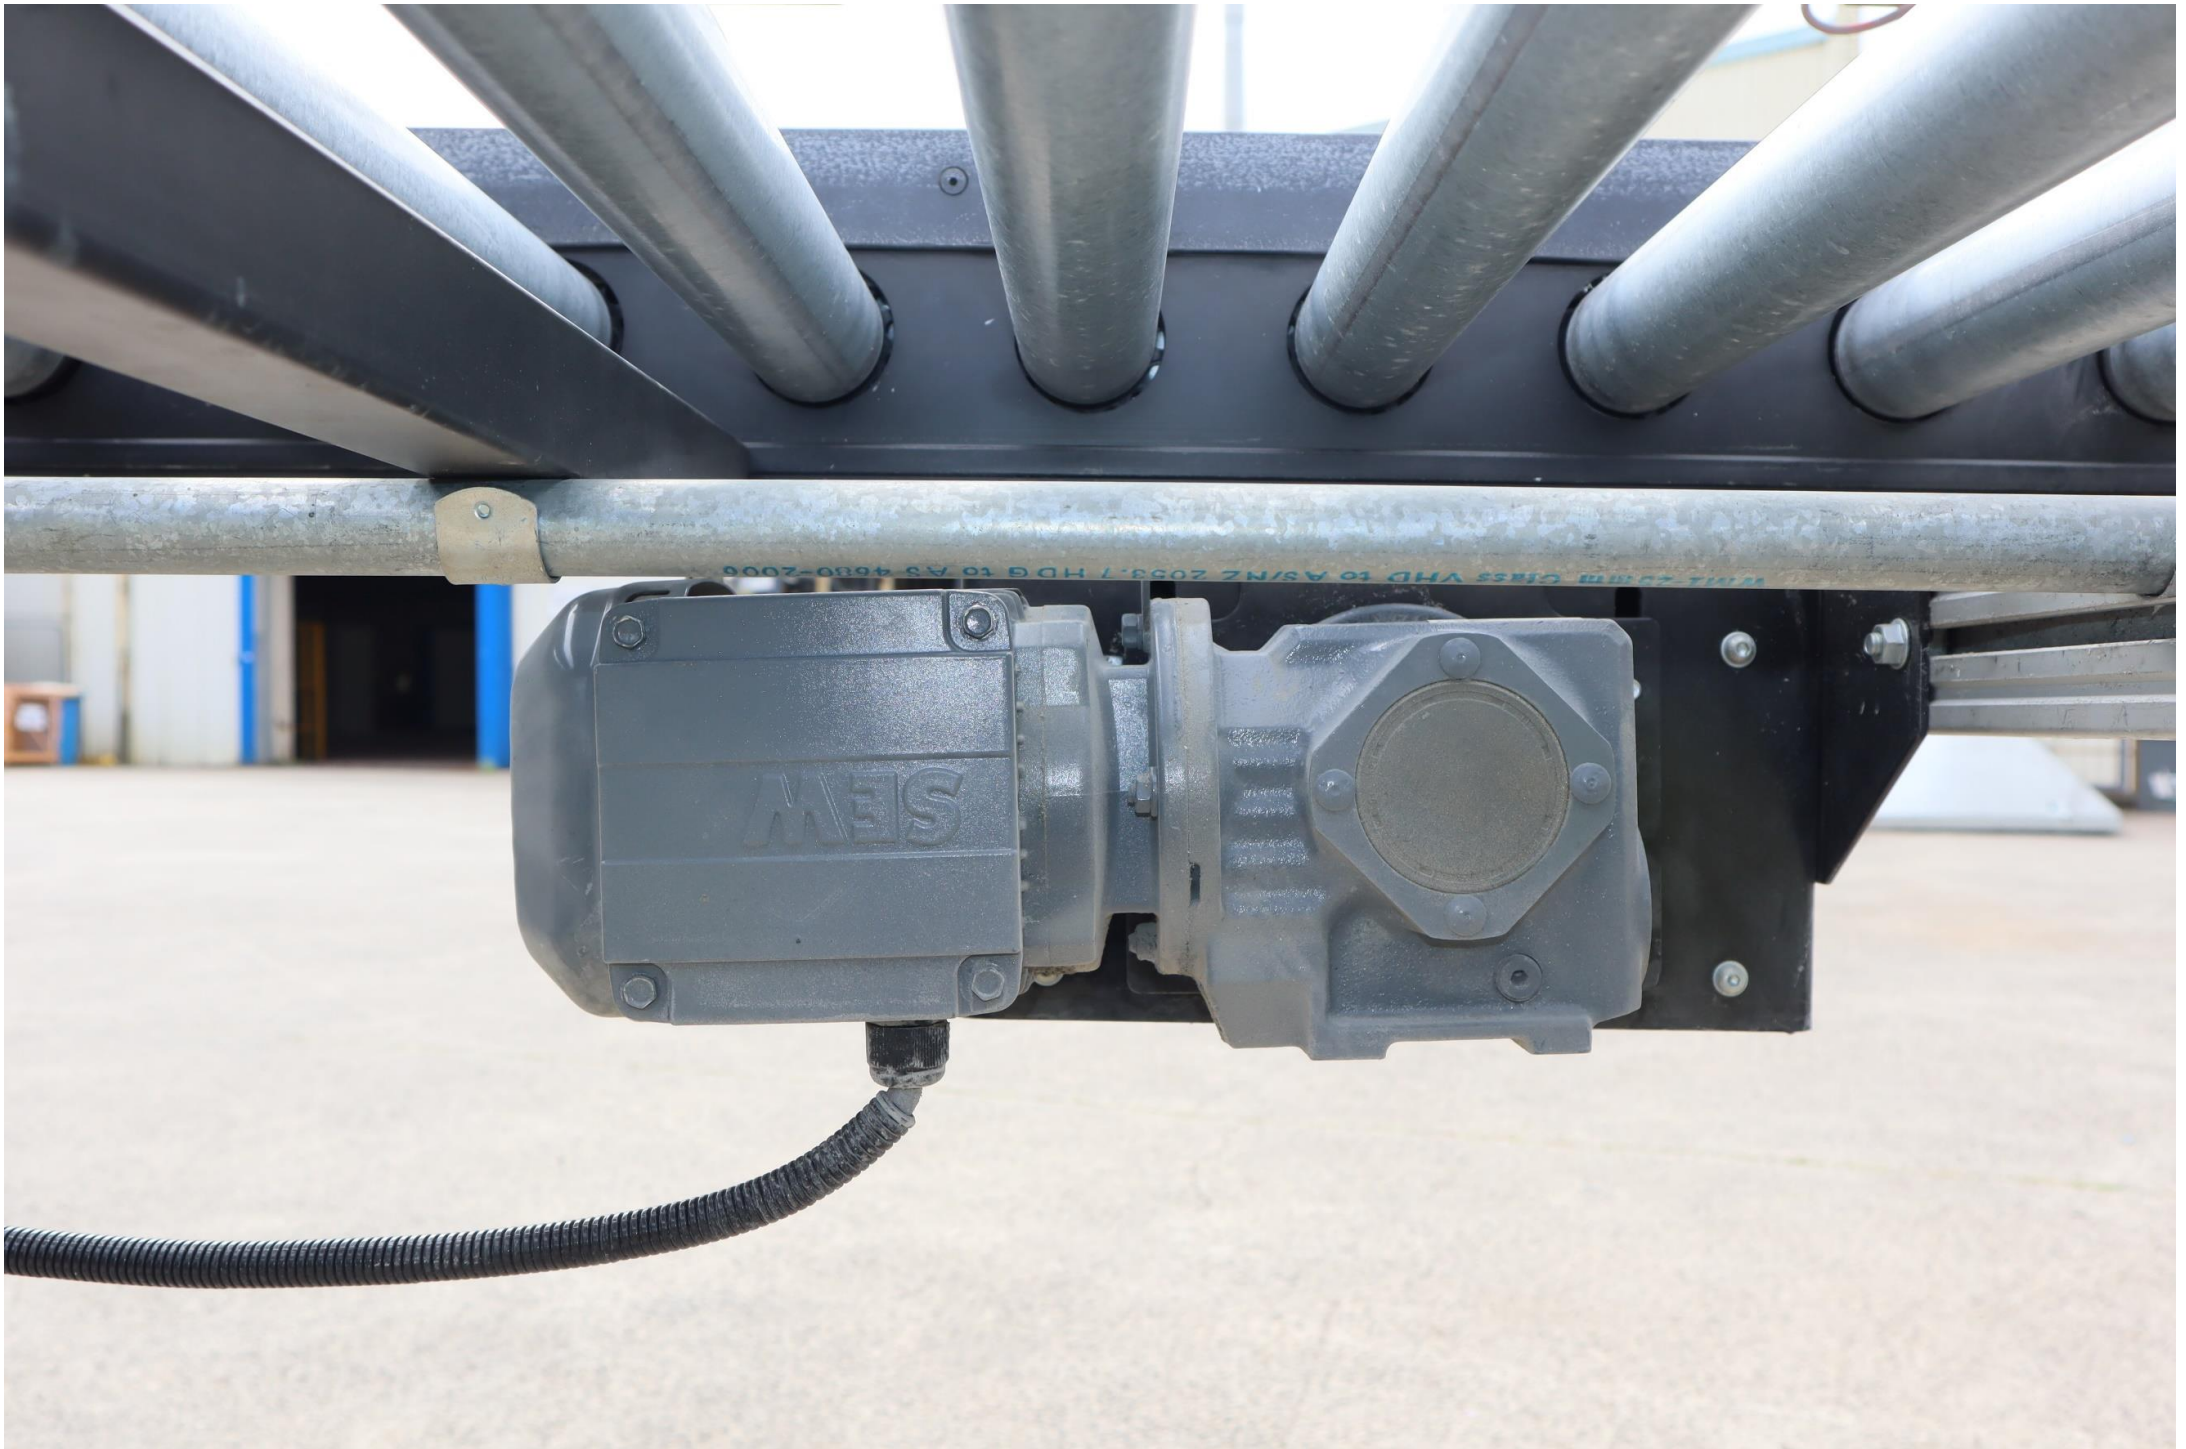

STOP

RESET

GLS  
Part No. 142074A  
Lot No. 071270  
SAFETY ROPE SWITCH  
UL LISTED  
CE TÜV  
IP67  
Made in U.K.

**DANGER**  
AUTHORISED  
PERSONNEL  
ONLY

**DANGER**  
HIGH  
VOLTAGE

INFEED  
START

CONVEYOR  
UP

OUTFEED  
STOP

CONVEYOR  
DOWN

SEW-EURODRIVE

Australia

SF37 DRS71S4

20.1814080001.0001.12

Inverter PWM 3~IEC60034

Hz 50 rpm 1380/54