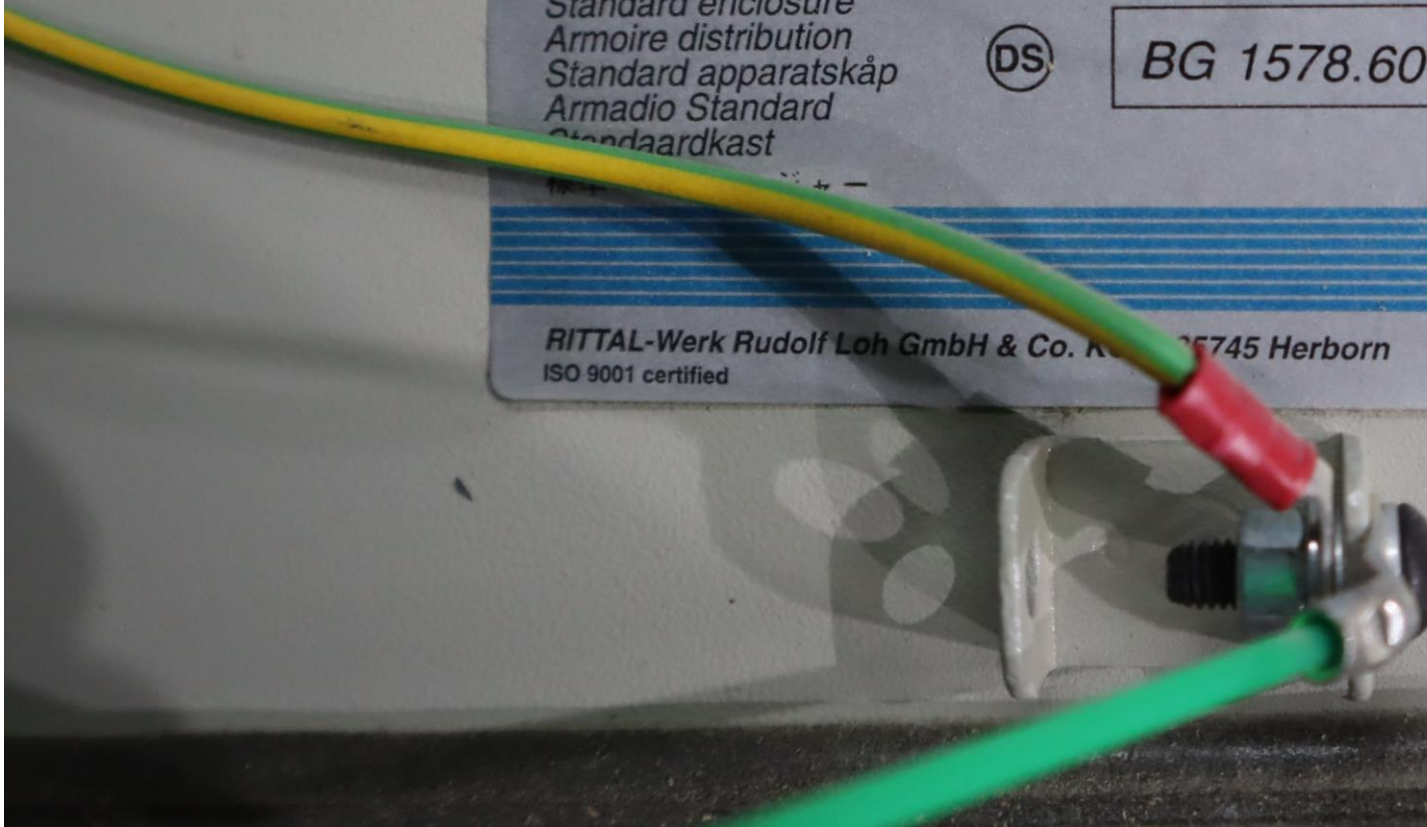

RITTAL-Werk Rudolf Loh GmbH & Co. KG 35745 Herborn
ISO 9001 certified