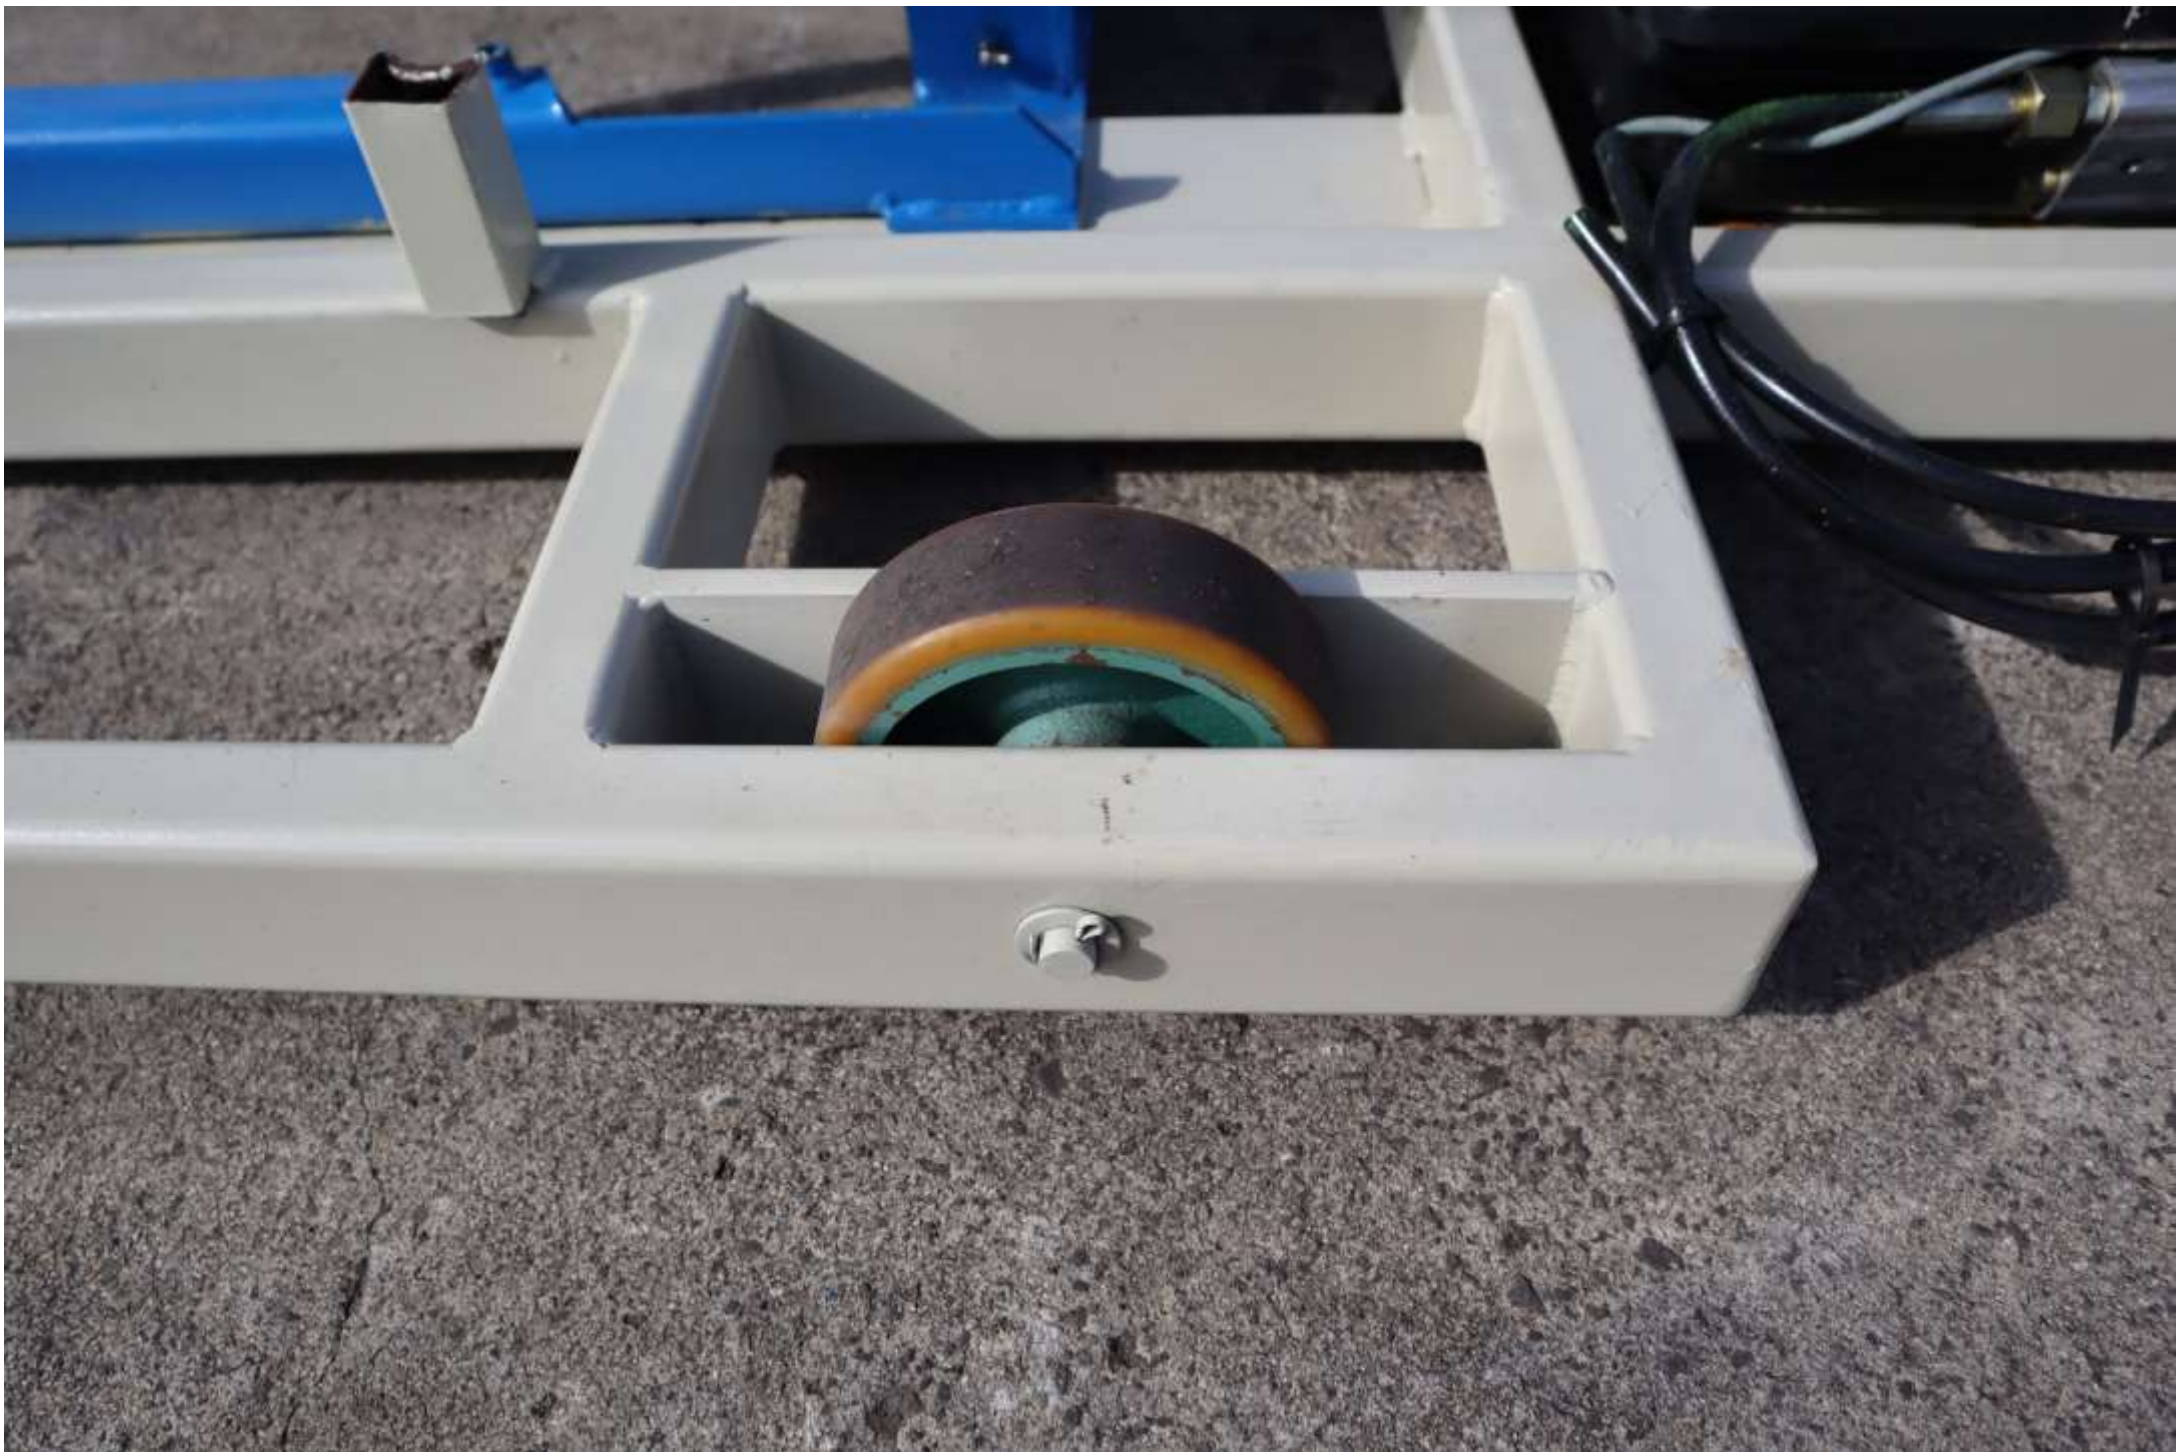

E.M.G. ELETTROMECCANICA 
 TEL. 0444/295111 - GAMBUGLIANO (VI) ITALY

TIPO	907 3	N°	50N25929	CL.	F
GIRI	1350	COSφ	0,90	IP	54
	V / Hz	A	HP		
	230 / 50	10,5	2		

IEC 34-1 DIN VDE 0530

TYPE	EFFECT	W PROTECTION
H6-4	1,5 kW	IP 54
EDMOLIFT AB HÄRNÖSAND SWEDEN		

 CAUTION

DO NOT put foot or hand under lowering table.

Cap. **500 kgs.(1,100 lbs.)**

Bishamon[®]

 SUGIYASU CORPORATION
MADE IN JAPAN

MODEL LX50LA

MAX. CAP 500kgs(1,100lbs)

SERIAL 0805068