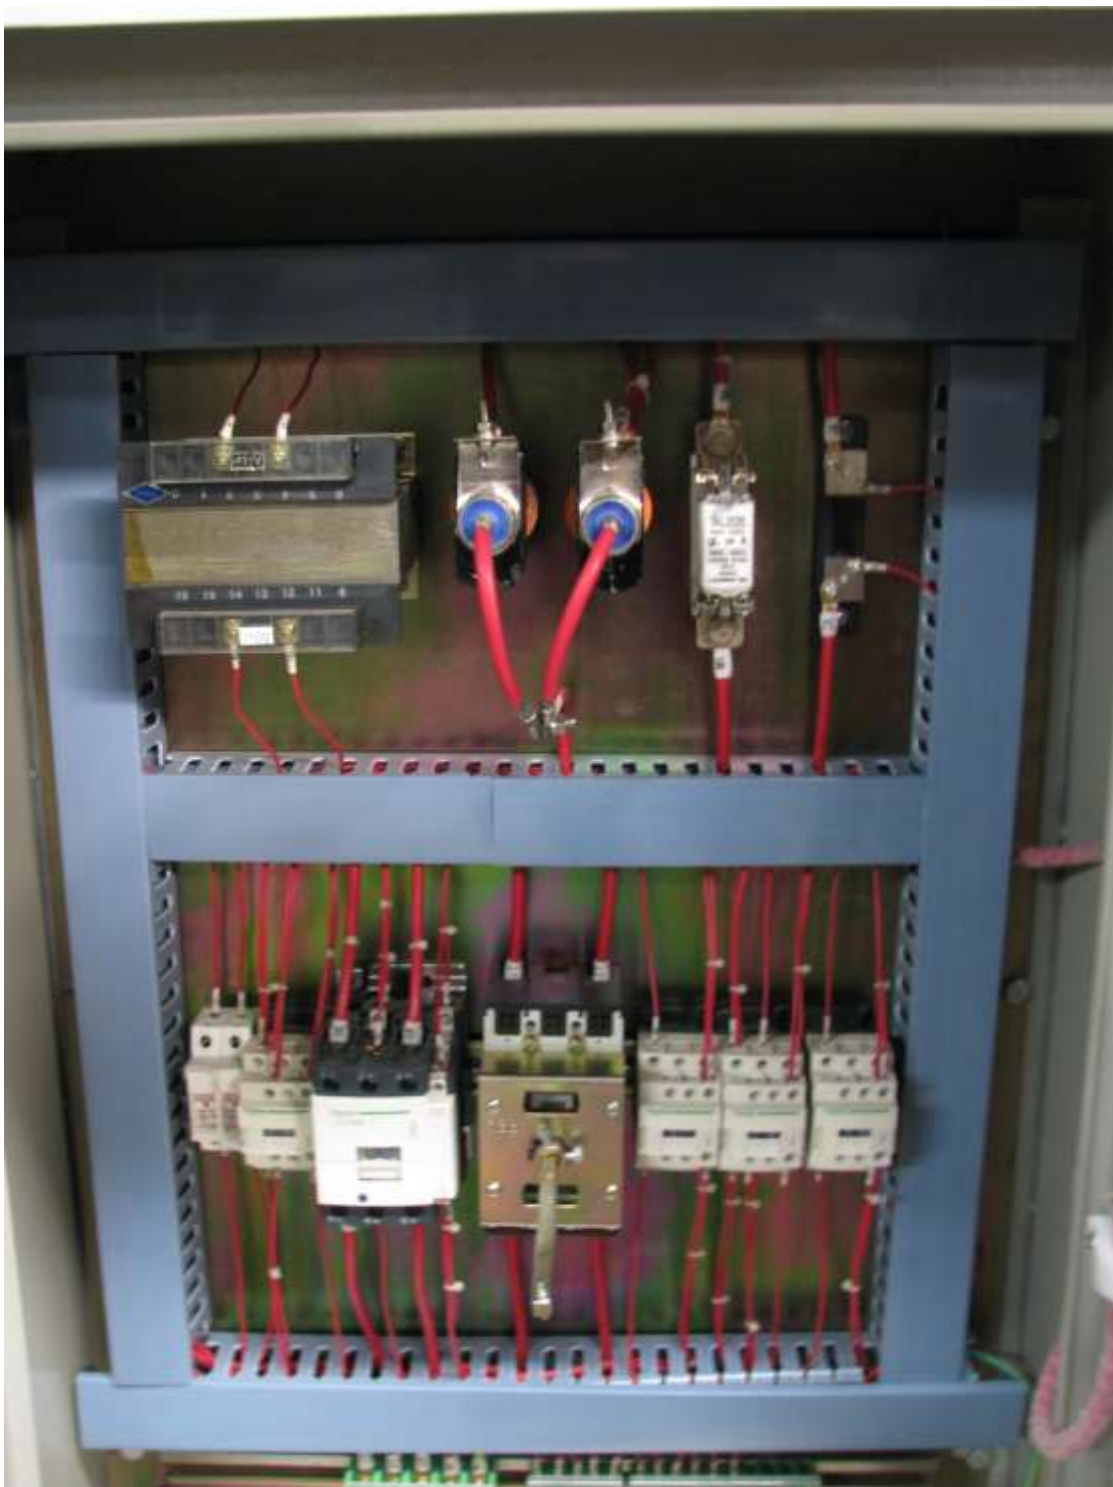

100V/5A

100V/5A

100V/5A

100V/5A

100V/5A

100V/5A

100V/5A

100V/5A

100V/5A

Control Box

for Oil-Cooled Electro Magnetic

Model

for Separator

Input AC V

Output DC V

Output Power kW

Weight kg

Working Style

S/N

Mfg. Date

Manual Cleaning
Oil-Cooled Electro Magnet

Model	MRE700	Susp.Height	300	mm	
Coil Voltage	475	V	Coil Power	3.7	kW
Working Style	Continuously	Weight	22.00	kg	
S/N	72732	Mfg.Date	20127220		